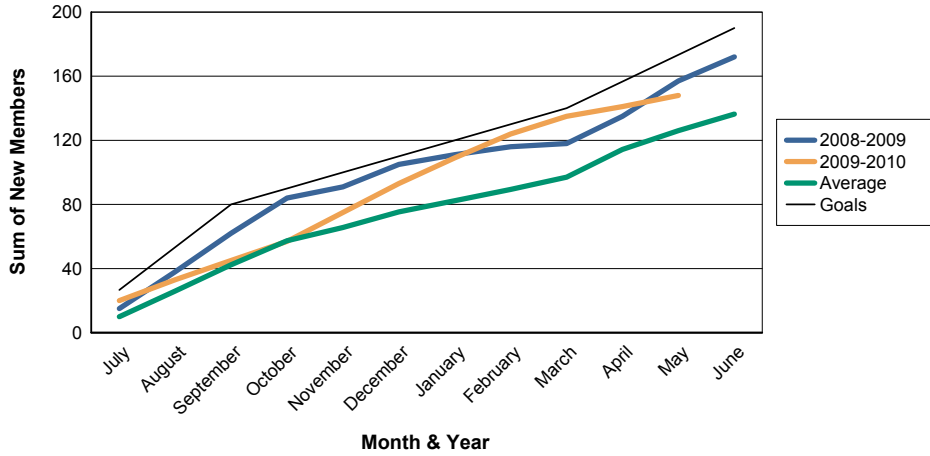

For District 4 C4

Sum of Charter Members/ Month & Year

For District 4 C4

3 Year Comparisons for GMT Constitutional Area 1

By GMT District

As of May 2010

Sum of New Members/ Month & Year

For District 4 C4

Sum of Dropped Members/ Month & Year

For District 4 C4

Sum of Net Members/ Month & Year

For District 4 C4