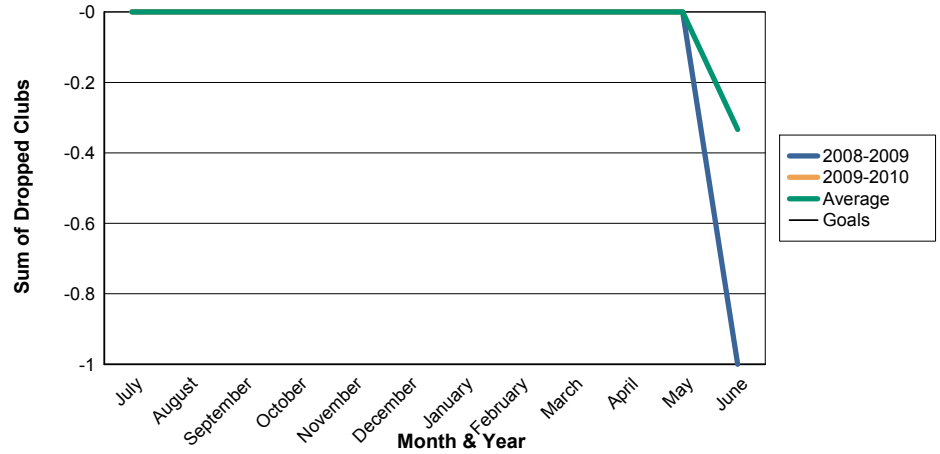

3 Year Comparisons for GMT Constitutional Area 1

By GMT District

As of May 2010

Sum of New Clubs/ Month & Year

For District 4 C4

Sum of Dropped Clubs/ Month & Year

For District 4 C4

Sum of Net Clubs/ Month & Year