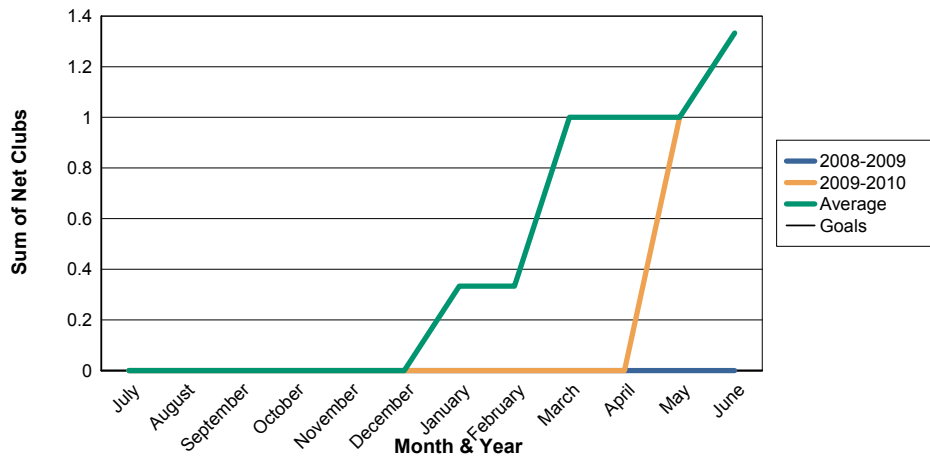

Sum of Net Clubs/ Month & Year

For District 4 C4