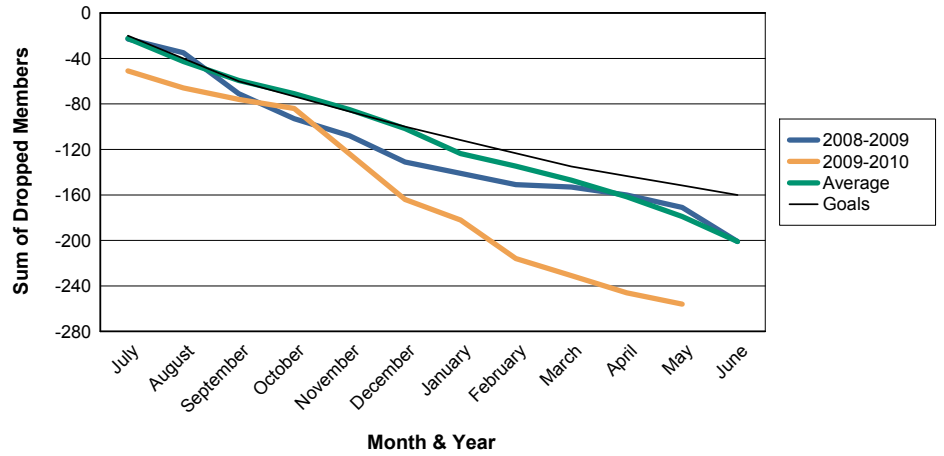

For District 4 C4

Sum of Charter Members/ Month & Year

For District 4 C4

3 Year Comparisons for GMT Constitutional Area 1

By GMT District

As of May 2010

Sum of New Members/ Month & Year

For District 4 C4

Sum of Dropped Members/ Month & Year

For District 4 C4

Sum of Net Members/ Month & Year

For District 4 C4