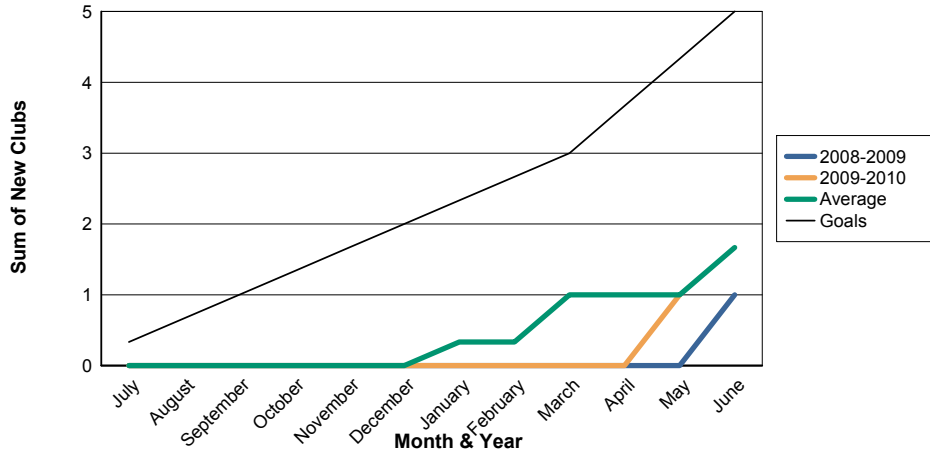

3 Year Comparisons for GMT Constitutional Area 1

By GMT District

As of May 2010

Sum of New Clubs/ Month & Year

For District 4 C4

Sum of Dropped Clubs/ Month & Year

For District 4 C4

Sum of Net Clubs/ Month & Year