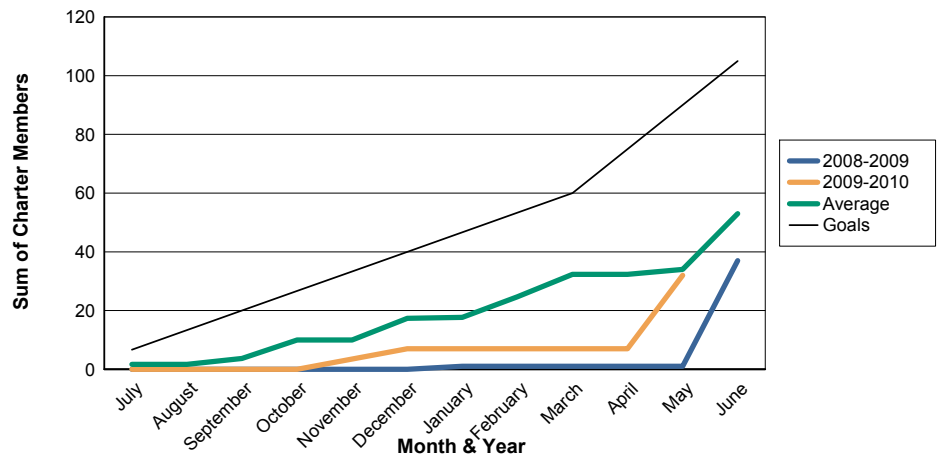

Sum of Charter Members/ Month & Year

For District 4 C4